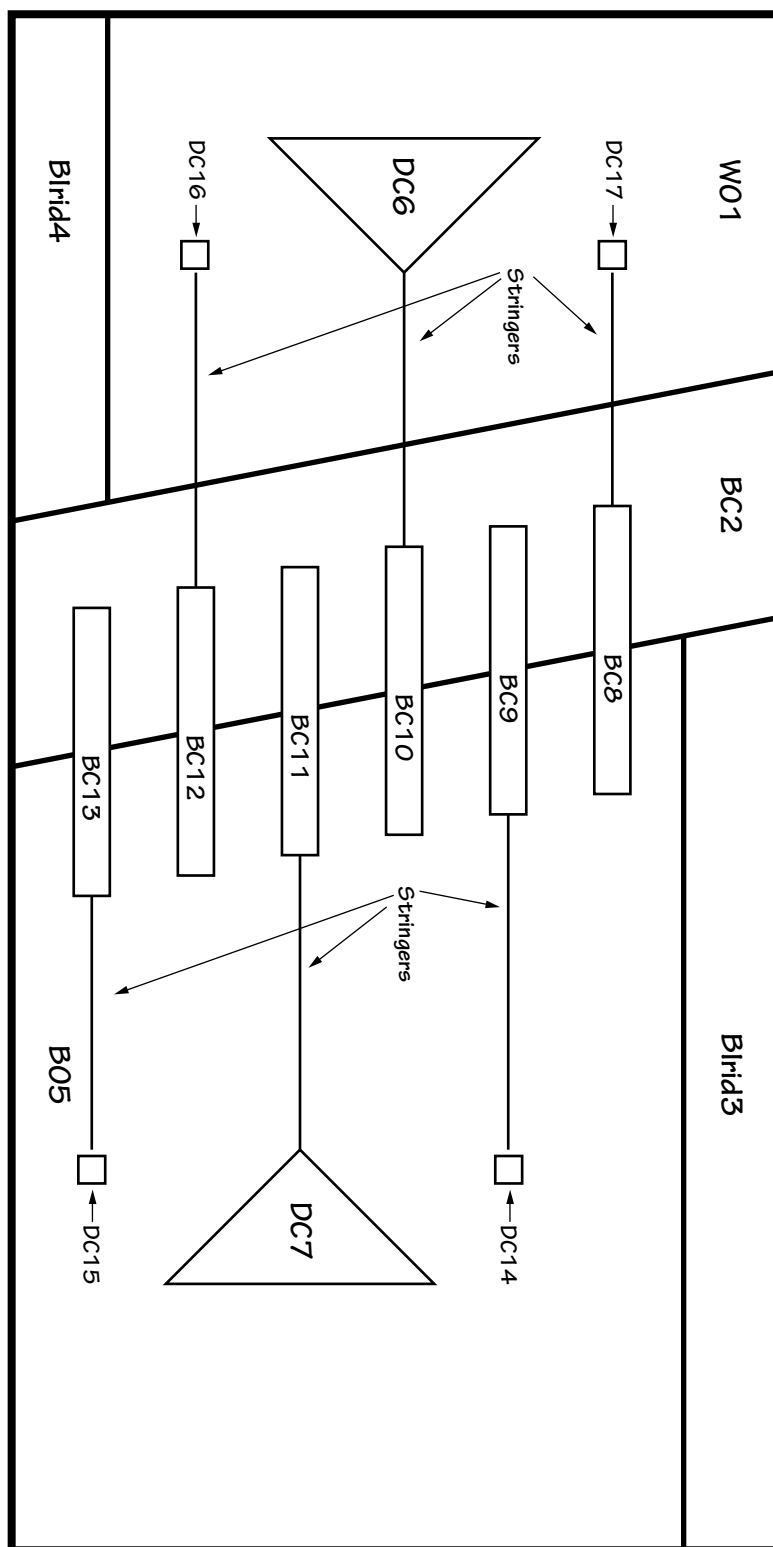

Fusing Level Sample Set

Full-Size Patterns

- *Patterns to Create Sample Tiles for your Kiln*

These tiles were cut from the same glass. The left one was fired to 1245°F - 675°C while the right was fired to 1425°F - 775°C

What's Included:

- 4" x 4" Square Tile Pattern
- 4" x 8" Rectangle Tile Pattern

Fusing Level Sample Set - Rectangle

Project at a Glance

Finished Project Size:

- 4" x 8" - 10 x 20 cm rectangle

Kiln Firings: 6 Different Pieces - 6

Different Schedules

- FS1 - Elevated Tack Schedule
- FS2 - Dimensional Tack Schedule
- FS3 - Texture Fuse Schedule
- FS4 - Contour Fuse Schedule
- FS5 - Full Fuse Schedule
- FS6 - Deep Fuse Schedule

Glass & Components:

This full-size pattern is 4" x 8" - 10 x 20 cm

Fusing Level Sample Set - Square

Project at a Glance

Finished Project Size:

- 4" square - 10 cm square

Kiln Firings: 6 Different Pieces - 6

Different Schedules