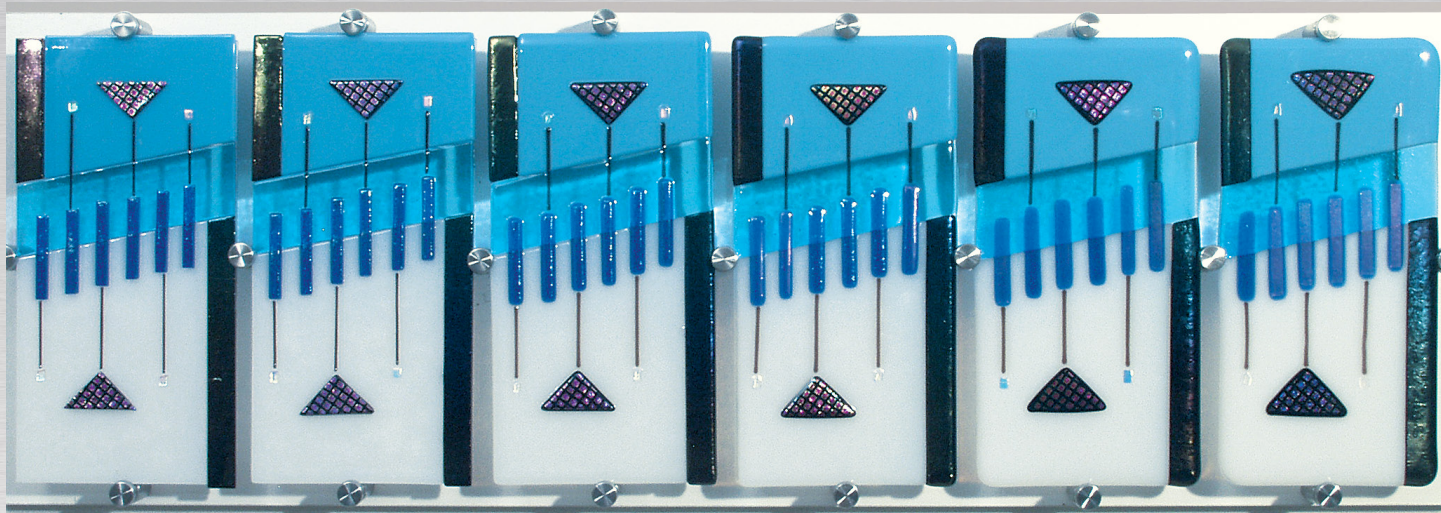

Fusing Level Sample Set

Full-Size Patterns

- *Patterns to Create Sample Tiles for your Kiln*

These tiles were cut from the same glass. The left one was fired to 1245°F - 675°C while the right was fired to 1425°F - 775°C

What's Included:

- 4" x 4" Square Tile Pattern
- 4" x 8" Rectangle Tile Pattern

Fusing Level Sample Set - Rectangle

Project at a Glance

Finished Project Size:

- 4" x 8" - 10 x 20 cm rectangle

Kiln Firings: 6 Different Pieces - 6

- Base Layer: clear; 2nd layer: light and medium blue; white, iridized black; Decor layer: dark blue dichroic triangles, dichroic chips, stringers

This tile was fired using the FS2 - Dimensional Tack Schedule, 1290°F - 700°C

- FS1 - Elevated Tack Schedule
- FS2 - Dimensional Tack Schedule
- FS3 - Texture Fuse Schedule
- FS4 - Contour Fuse Schedule
- FS5 - Full Fuse Schedule
- FS6 - Deep Fuse Schedule

Glass & Components:

- Base Layer: clear; 2nd layer: medium and dark green; white, iridized black; Decor layer: red, dichroic triangles, dichroic chips, stringers