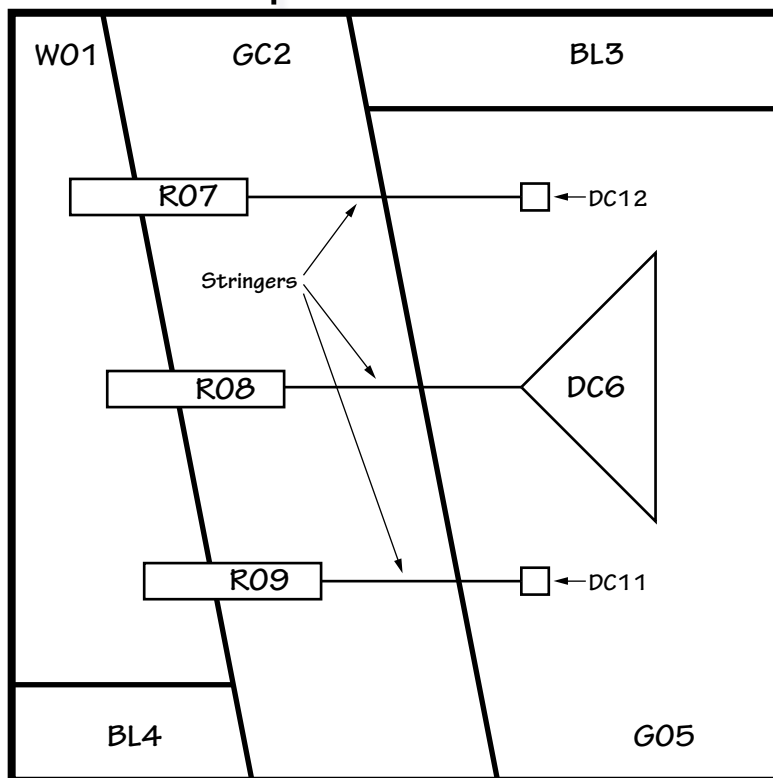

This full-size pattern is 4" x 8" - 10 x 20 cm

Fusing Level Sample Set - Square

Project at a Glance

Finished Project Size:

- 4" square - 10 cm square

Kiln Firings: 6 Different Pieces - 6

Different Schedules

- FS1 - Elevated Tack Schedule
- FS2 - Dimensional Tack Schedule
- FS3 - Texture Fuse Schedule
- FS4 - Contour Fuse Schedule
- FS5 - Full Fuse Schedule
- FS6 - Deep Fuse Schedule

Glass & Components:

- Base Layer: clear; 2nd layer: medium and dark green; white, iridized black; Decor layer: red, dichroic triangles, dichroic chips, stringers

Or you could purchase the [Fusing Level Sample Set eProject](#) that also contains all the Firing Schedules and detailed instructions on how to create and fire these test tiles.

This full-size pattern is 4" square - 10 cm square