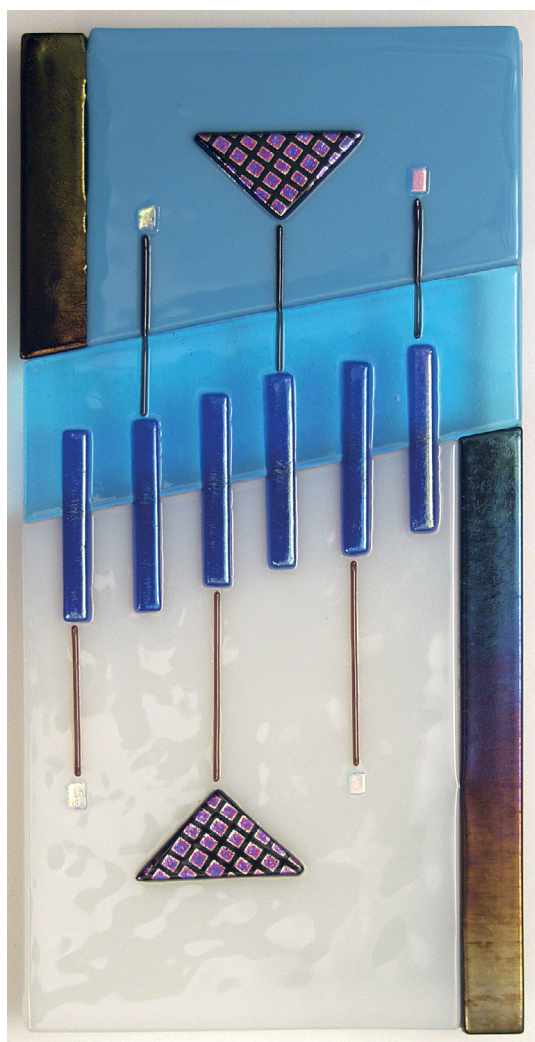

Fusing Level Sample Set

Full-Size Patterns

- *Patterns to Create Sample Tiles for your Kiln*

These tiles were cut from the same glass. The left one was fired to 1245°F - 675°C while the right was fired to 1425°F - 775°C

What's Included:

- 4" x 4" Square Tile Pattern
- 4" x 8" Rectangle Tile Pattern

Fusing Level Sample Set - Rectangle

Project at a Glance

Finished Project Size:

- 4" x 8" - 10 x 20 cm rectangle

Kiln Firings: 6 Different Pieces - 6

- Base Layer: clear; 2nd layer: light and medium blue; white, iridized black; Decor layer: dark blue dichroic triangles, dichroic chips, stringers

This tile was fired using the FS2 - Dimensional Tack Schedule, 1290°F - 700°C

- FS1 - Elevated Tack Schedule
- FS2 - Dimensional Tack Schedule
- FS3 - Texture Fuse Schedule
- FS4 - Contour Fuse Schedule
- FS5 - Full Fuse Schedule
- FS6 - Deep Fuse Schedule

Glass & Components:

- Base Layer: clear; 2nd layer: medium and dark green; white, iridized black; Decor layer: red, dichroic triangles, dichroic chips, stringers